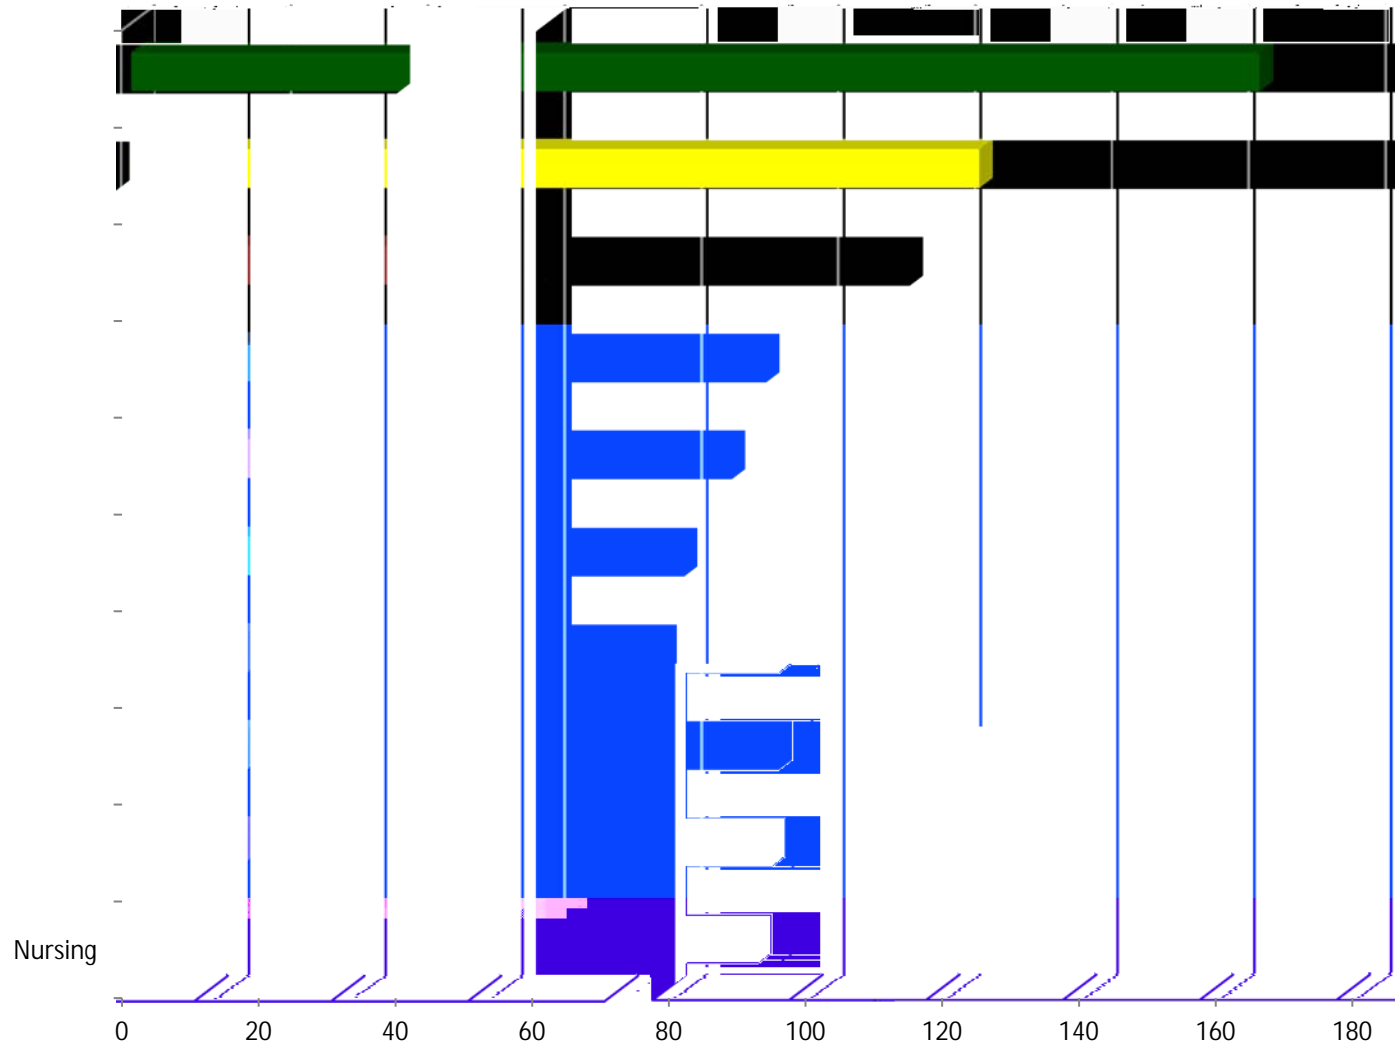

USF World  
International Services  
Fall 2012

USF International Students Per Academic Level

Fall 2012 Total Enrollment = 2105

Source: USF Data Warehouse Add/Drop Benchmark 9/3/2012

**USF World**  
International Services  
**Fall 2012**

Fall 2012 Total Enrollment = 2105

**USF World**  
International Services  
**Fall 2012**

**Fall 2012 Total Enrollment = 2105**  
Source: USF Data Warehouse Add/Drop Benchmark 9/3/2012

Fall 2012 Total Enrollment = 2105

Source: USF Data Warehouse Add/Drop Benchmark 9/3/2012

USF World  
International Services  
Fall 2012

Fall 2012 Total Enrollment = 2105

Source: USF Data Warehouse Add/Drop Benchmark 9/3/2012

Number of International Students Per Country (Numerical Order)

Country	# Per	% of total
China	416	19.8%
India	238	11.3%
Saudi Arabia	133	6.3%
Venezuela	77	3.7%
Colombia	61	2.9%
South Korea	61	2.9%
Taiwan	51	2.4%
Turkey	49	2.3%
Peru	48	2.3%
Vietnam	47	2.2%
Jamaica	46	2.2%
Canada	45	2.1%
Trinidad and Tobago	41	1.9%