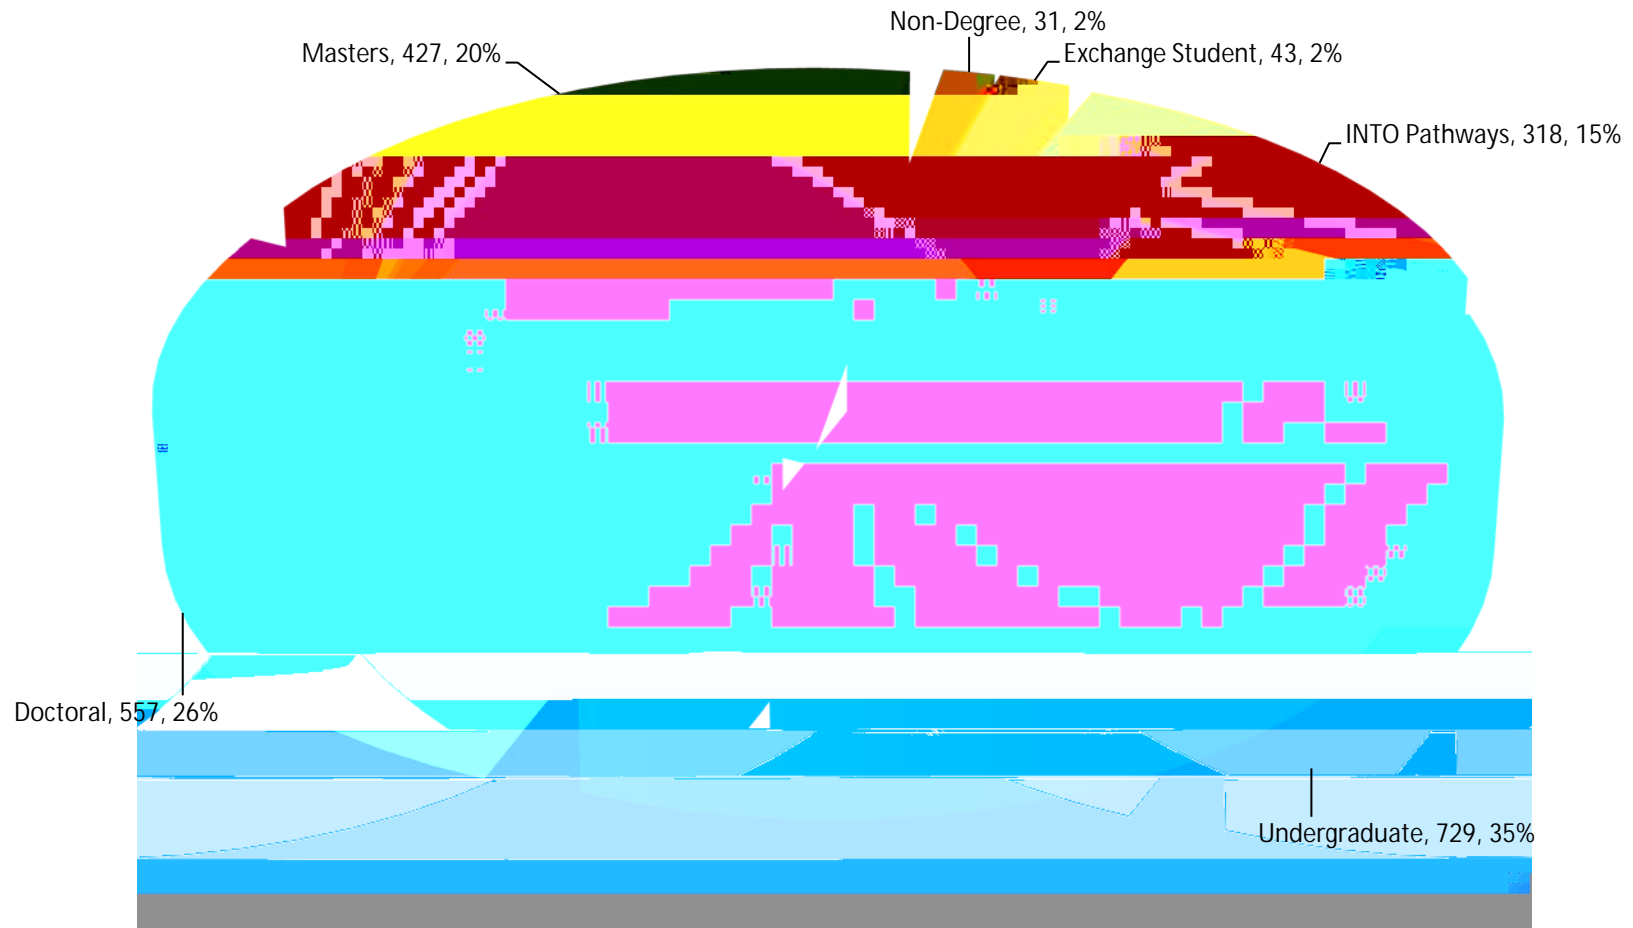

USF World  
International Services  
Fall 2012

USF International Students Per Academic Level

Fall 2012 Total Enrollment = 2105

Source: USF Data Warehouse Add/Drop Benchmark 9/3/2012

**USF World**  
International Services  
**Fall 2012**

Fall 2012 Total Enrollment = 2105

**USF World**  
International Services  
**Fall 2012**

**Fall 2012 Total Enrollment = 2105**  
Source: USF Data Warehouse Add/Drop Benchmark 9/3/2012

Fall 2012 Total Enrollment = 2105

Country	# Per	% of total
China	416	19.8%
India	238	11.3%
Saudi Arabia	133	6.3%
Venezuela	77	3.7%
Colombia	61	2.9%
South Korea	61	2.9%
Taiwan	51	2.4%
Turkey	49	2.3%
Peru	48	2.3%
Vietnam	47	2.2%
Jamaica	46	2.2%
Canada	45	2.1%
Trinidad and Tobago	41	1.9%