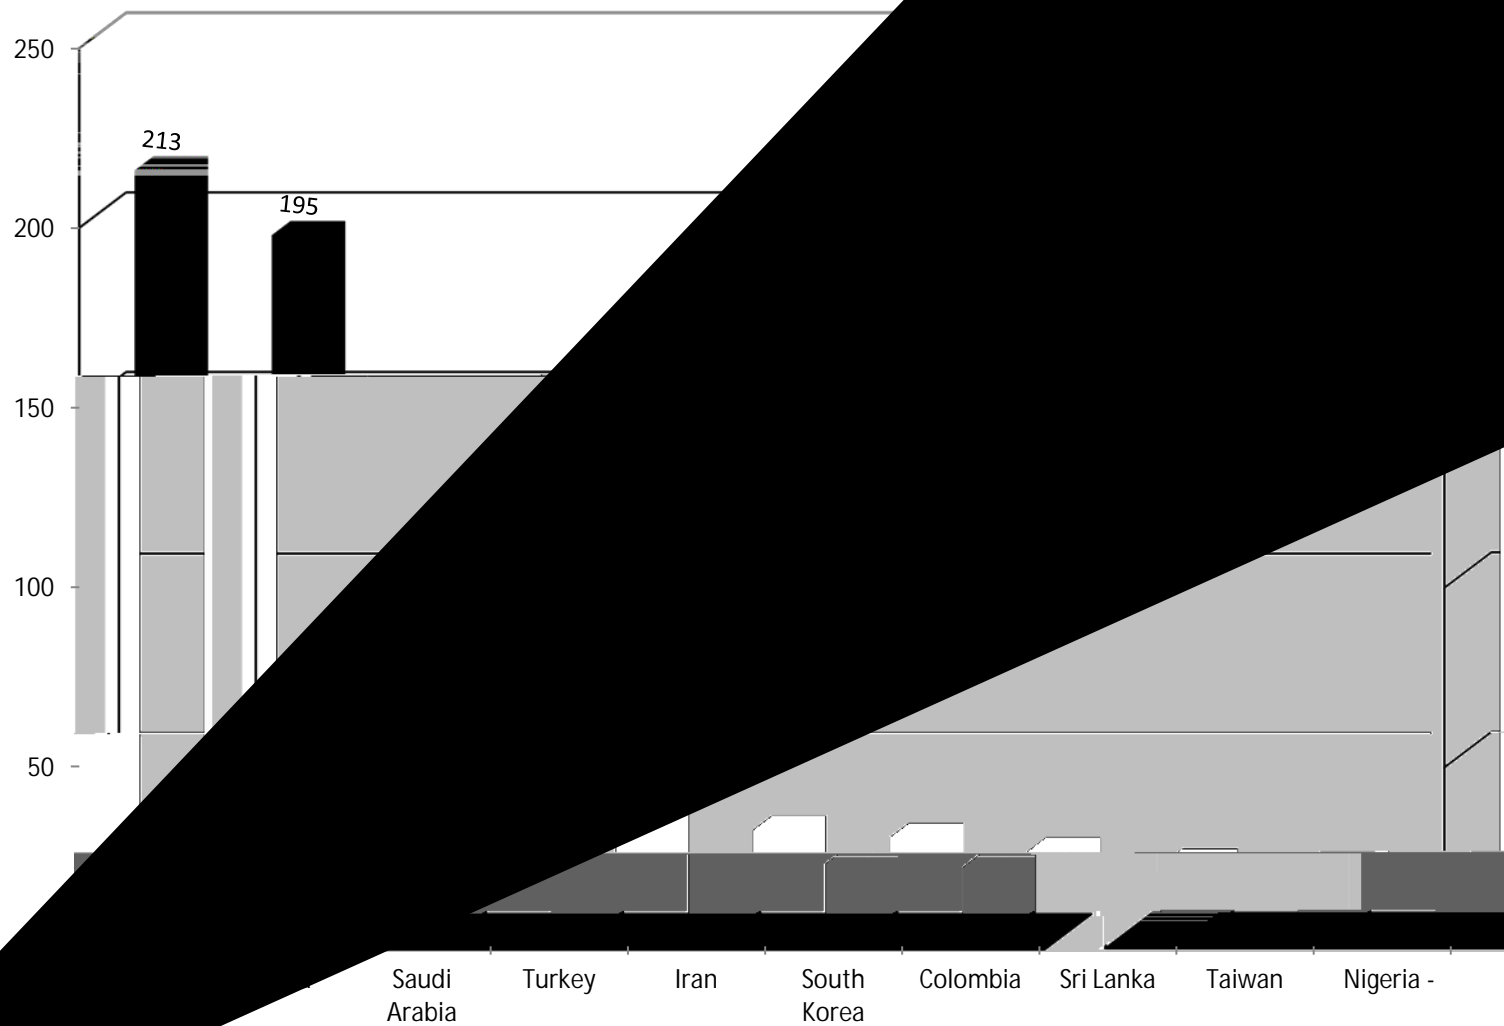

USF World  
International Services  
Fall 2012

USF International Students Per Academic Level

Fall 2012 Total Enrollment = 2105

Source: USF Data Warehouse Add/Drop Benchmark 9/3/2012

**USF World**  
International Services  
**Fall 2012**

Fall 2012 Total Enrollment = 2105

**USF World**  
International Services  
**Fall 2012**

**Fall 2012 Total Enrollment = 2105**  
Source: USF Data Warehouse Add/Drop Benchmark 9/3/2012

Fall 2012 Total Enrollment = 2105

Country	# Per	% of total
China	416	19.8%
India	238	11.3%
Saudi Arabia	133	6.3%
Venezuela	77	3.7%
Colombia	61	2.9%
South Korea	61	2.9%
Taiwan	51	2.4%
Turkey	49	2.3%
Peru	48	2.3%
Vietnam	47	2.2%
Jamaica	46	2.2%
Canada	45	2.1%
Trinidad and Tobago	41	1.9%