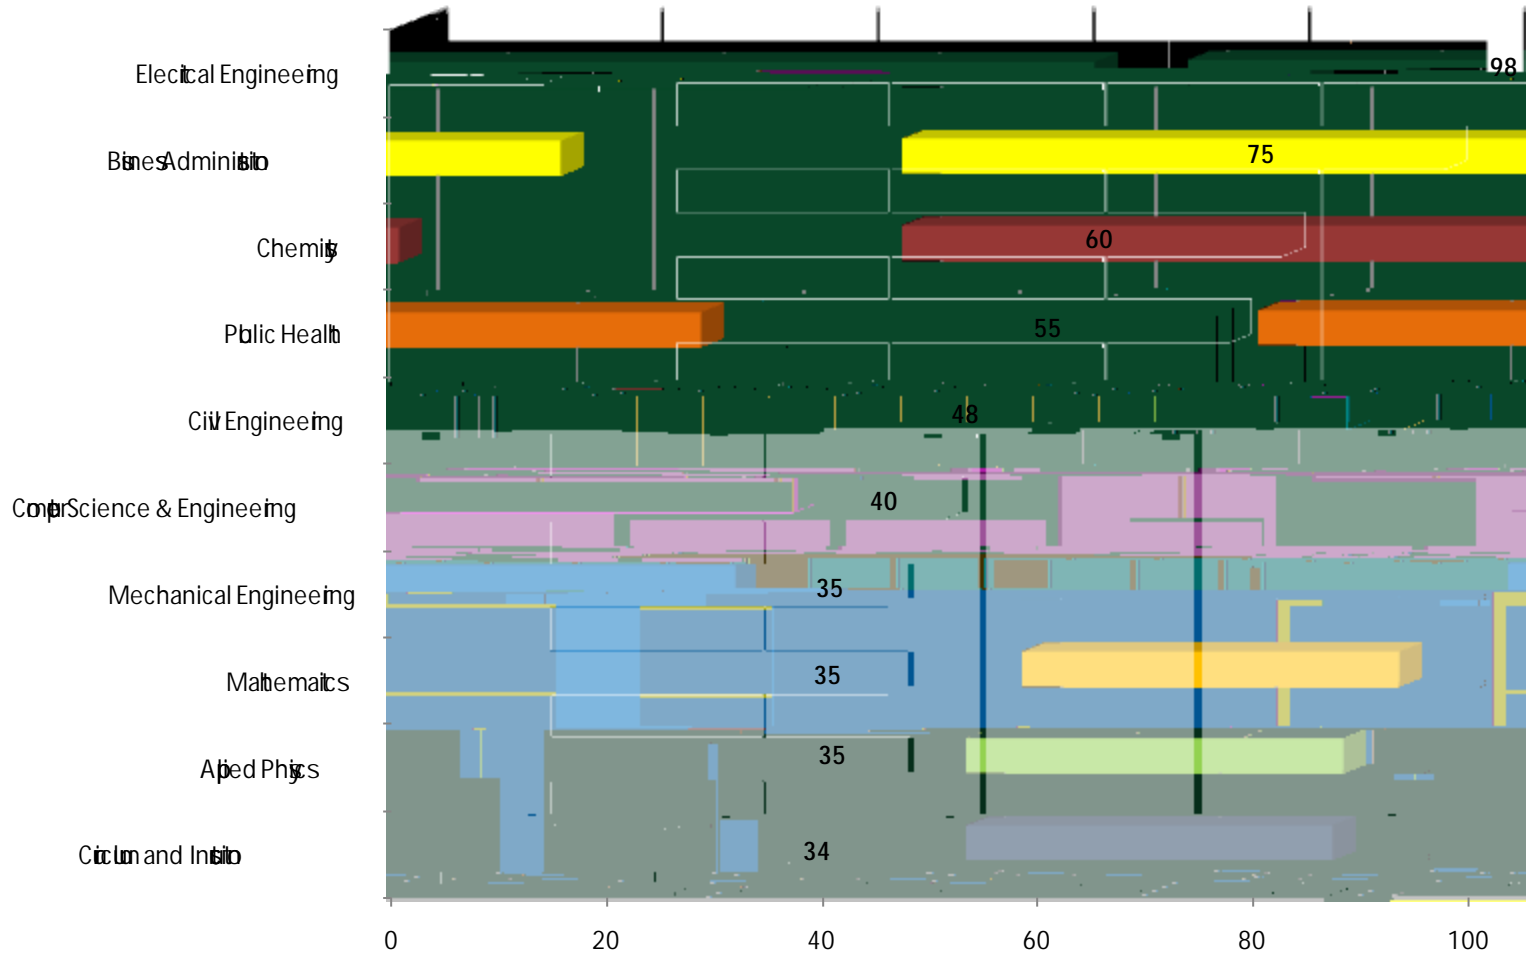

Source: USF Data Warehouse Add/Drop Benchmark 8/

29/2011

USF World
International Seizes
Fall 2011

Top 10 Countries - Undergraduate Students

Fall 2011 Total Enrollment = 1745

Source: USF Data Warehouse Add/Drop Benchmark 8/

29/2011

USF World
 Internal Services
 Fall 2011

Top 10 Majors for Graduate Students

Fall 2011 Total Enrollment = 1745

Source: USF Data Warehouse Add/Drop Benchmark 8/

29/2011

USF World Internal Seizes Fall 2011

Fall 2011 Total Enrollment = 1745

International Students Per USF Campus

Number of International Students Per Country (Numerical Order)

Country	# Per	% of total
China	289	16.6%
India	226	13.0%
Saudi Arabia	89	5.1%
Colombia	60	3.4%