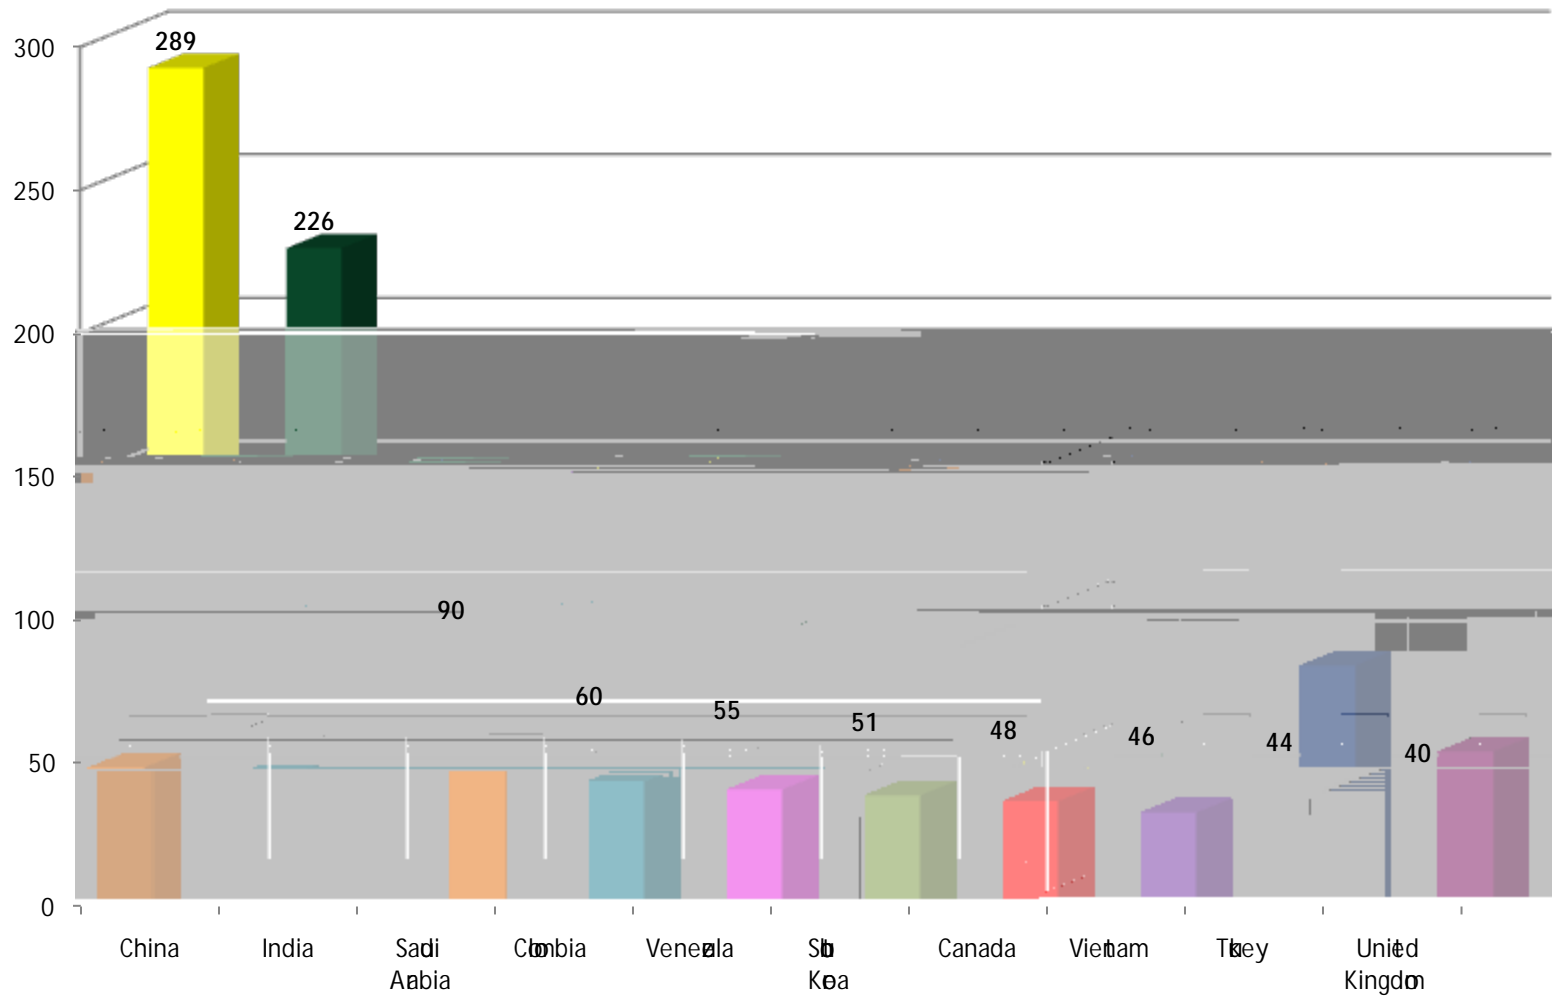

USF World
International Seizes
Fall 2011

Top 10 Countries

Fall 2011 Total Enrollment = 1745

Source: USF Data Warehouse Add/Drop Benchmark 8/

29/2011

USF World
 Internal Seizes
 Fall 2011

Fall 2011 Total Enrollment = 1745

Source: USF Data Warehouse Add/Drop Benchmark 8/

29/2011

USF World
International Seizes
Fall 2011

Top 10 Countries - Undergraduate Students

Fall 2011 Total Enrollment = 1745

Source: USF Data Warehouse Add/Drop Benchmark 8/