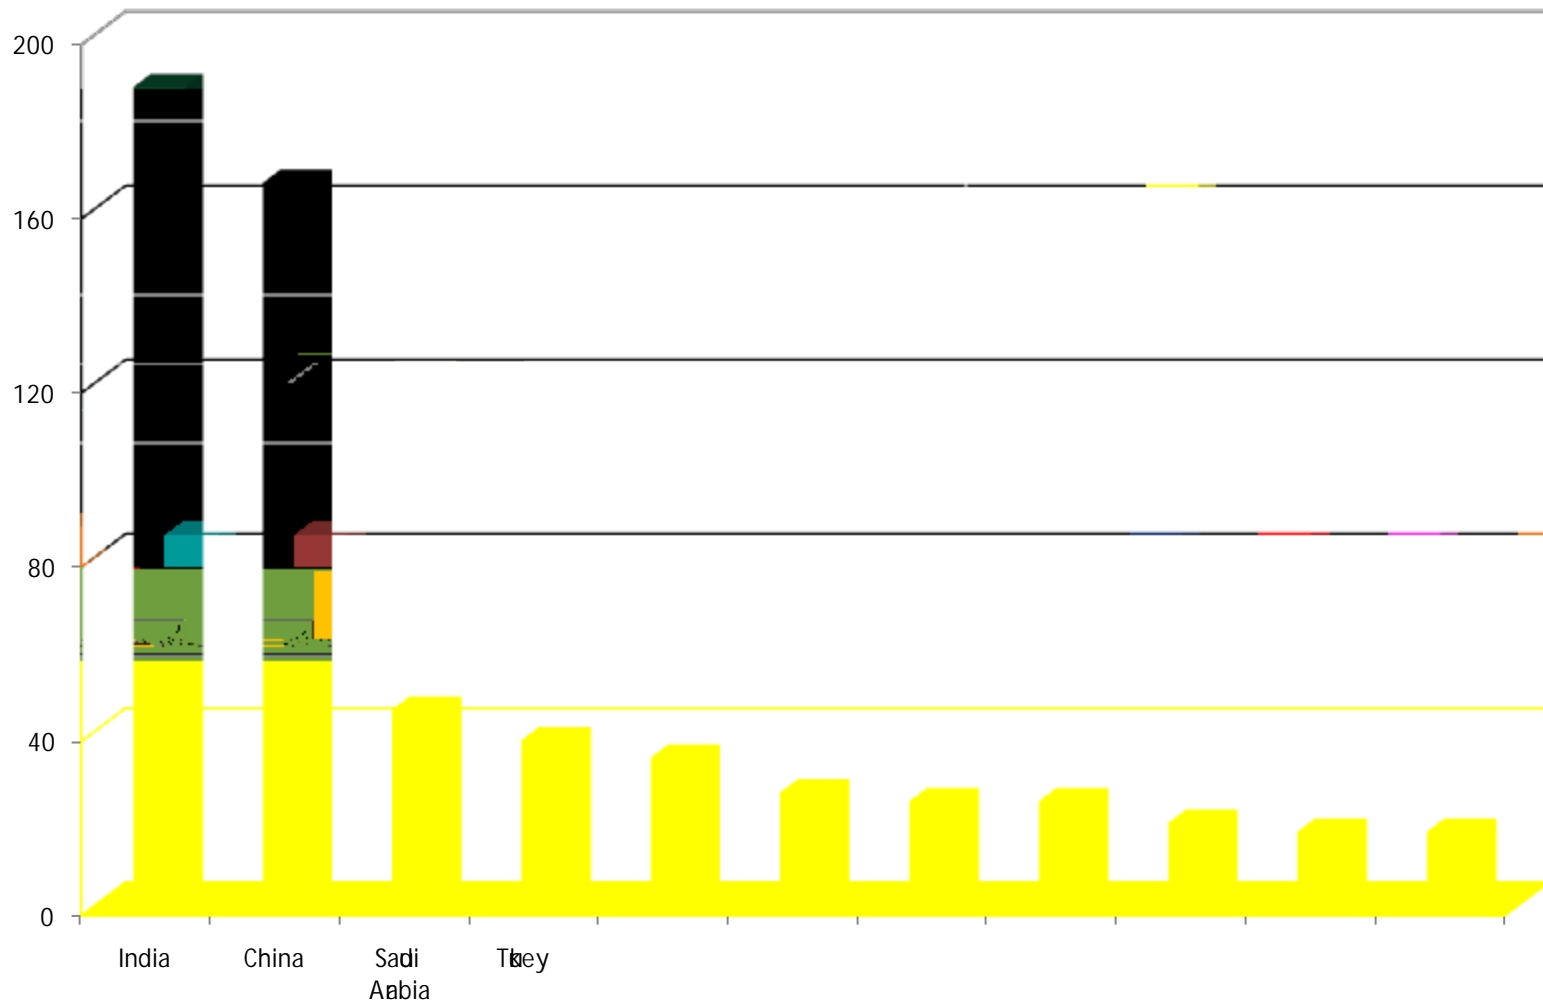

USF World
International Seizes
Fall 2011

Top 10 Countries

Fall 2011 Total Enrollment = 1745

Source: USF Data Warehouse Add/Drop Benchmark 8/

29/2011

USF World
 Internal Seizes
 Fall 2011

Fall 2011 Total Enrollment = 1745

Source: USF Data Warehouse Add/Drop Benchmark 8/

29/2011

USF World
International Seizes
Fall 2011

Top 10 Countries - Undergraduate Students

Fall 2011 Total Enrollment = 1745

Source: USF Data Warehouse Add/Drop Benchmark 8/