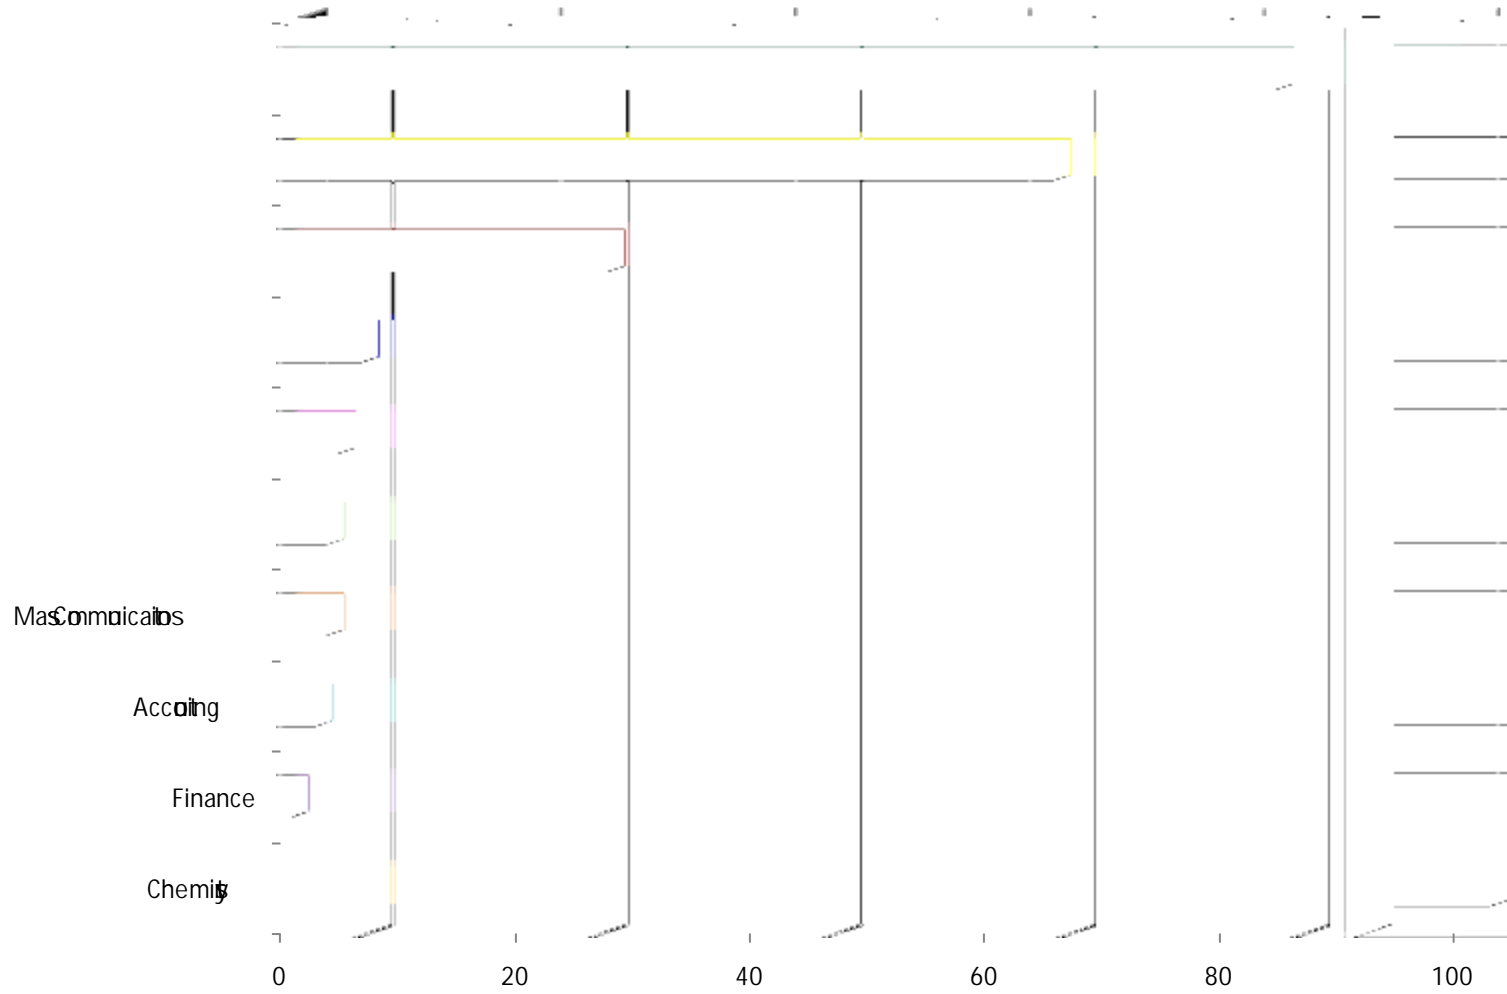

29/2011

USF World
 Internal Services
 Fall 2011

Top 10 Majors for Graduate Students

Fall 2011 Total Enrollment = 1745

Source: USF Data Warehouse Add/Drop Benchmark 8/

29/2011

USF World Internal Seizes Fall 2011