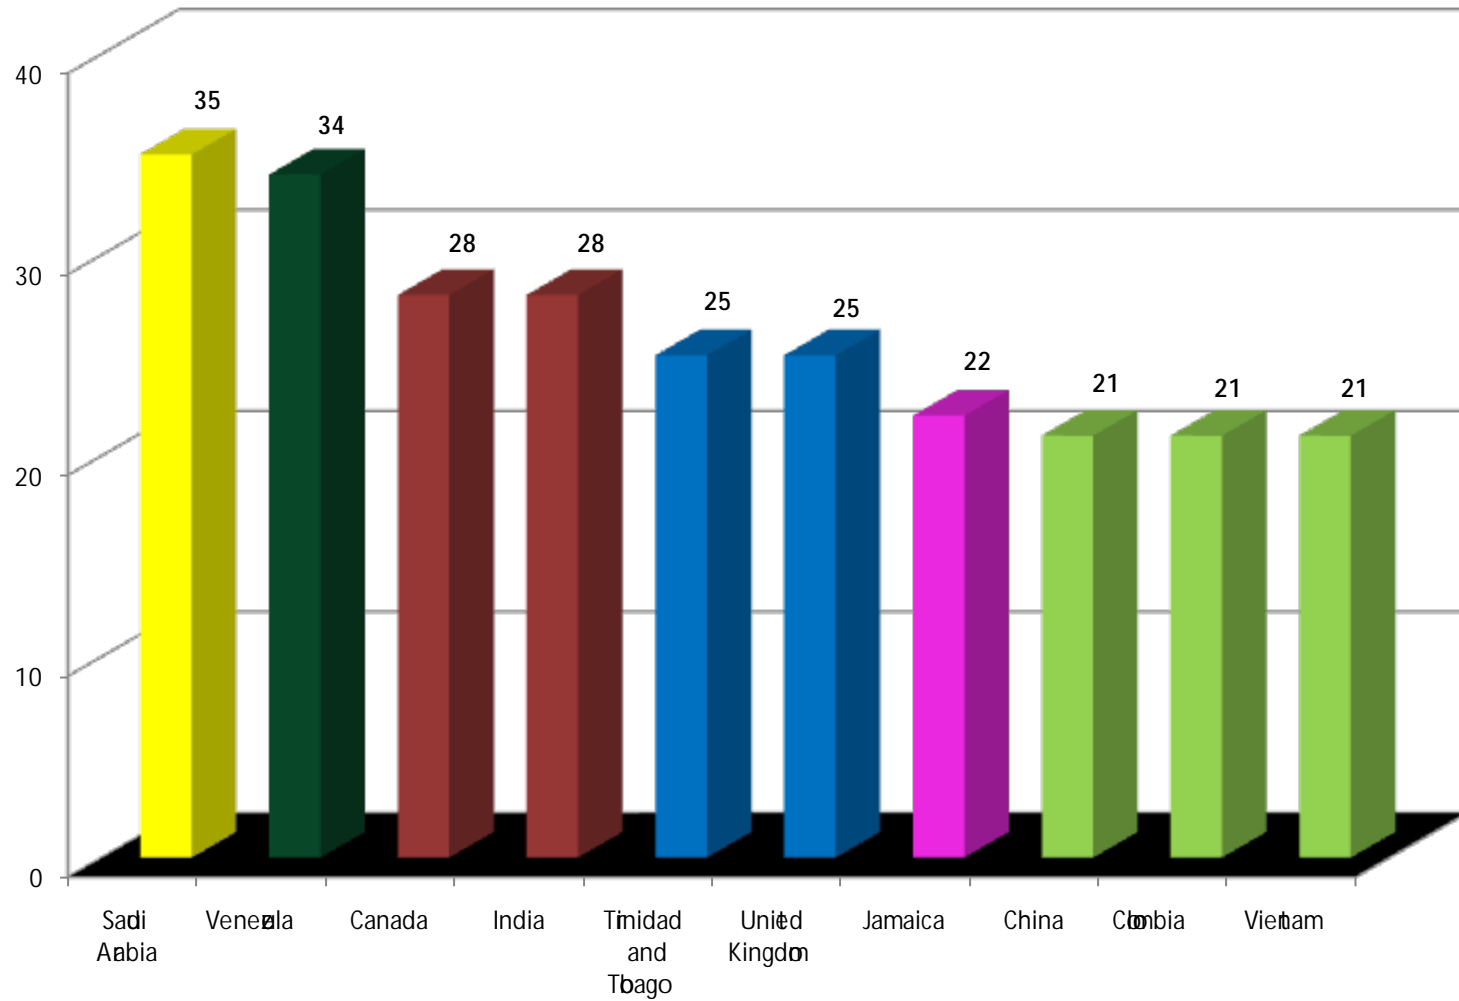

USF World
International Seizes
Fall 2011

Top 10 Countries

Fall 2011 Total Enrollment = 1745

Source: USF Data Warehouse Add/Drop Benchmark 8/

29/2011

USF World
 Internal Seizes
 Fall 2011

Fall 2011 Total Enrollment = 1745

Source: USF Data Warehouse Add/Drop Benchmark 8/

29/2011

USF World
International Seizes
Fall 2011

Top 10 Countries - Undergraduate Students

Fall 2011 Total Enrollment = 1745

Source: USF Data Warehouse Add/Drop Benchmark 8/