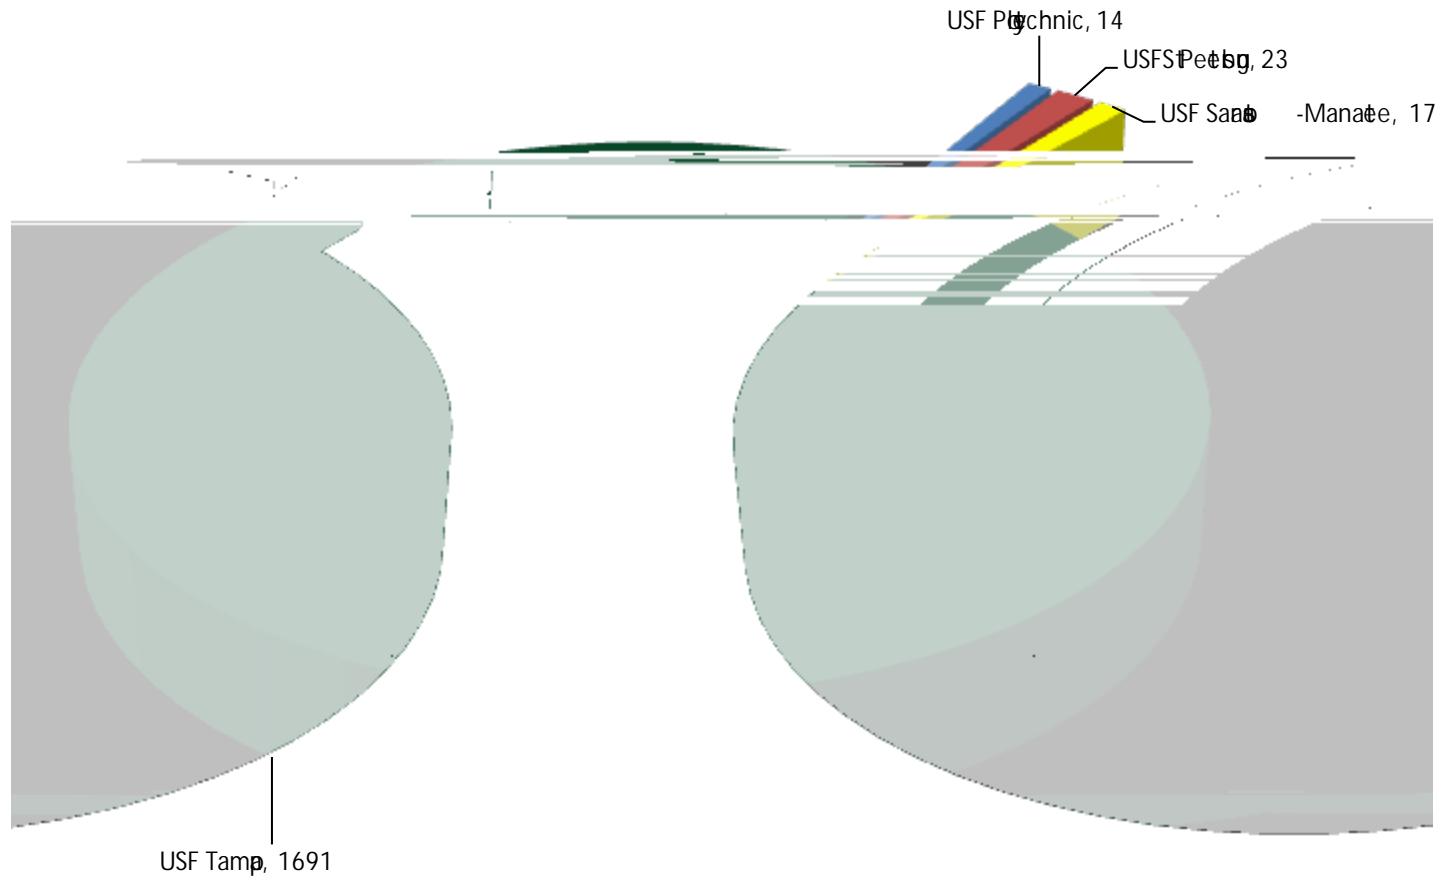

29/2011

USF World
 Internal Services
 Fall 2011

Top 10 Majors for Graduate Students

Fall 2011 Total Enrollment = 1745

Source: USF Data Warehouse Add/Drop Benchmark 8/

29/2011

USF World Internal Seizes Fall 2011

Fall 2011 Total Enrollment = 1745

International Students Per USF Campus

Number of International Students Per Country (Numerical Order)

Country	# Per	% of total
China	289	16.6%
India	226	13.0%
Saudi Arabia	89	5.1%
Colombia	60	3.4%