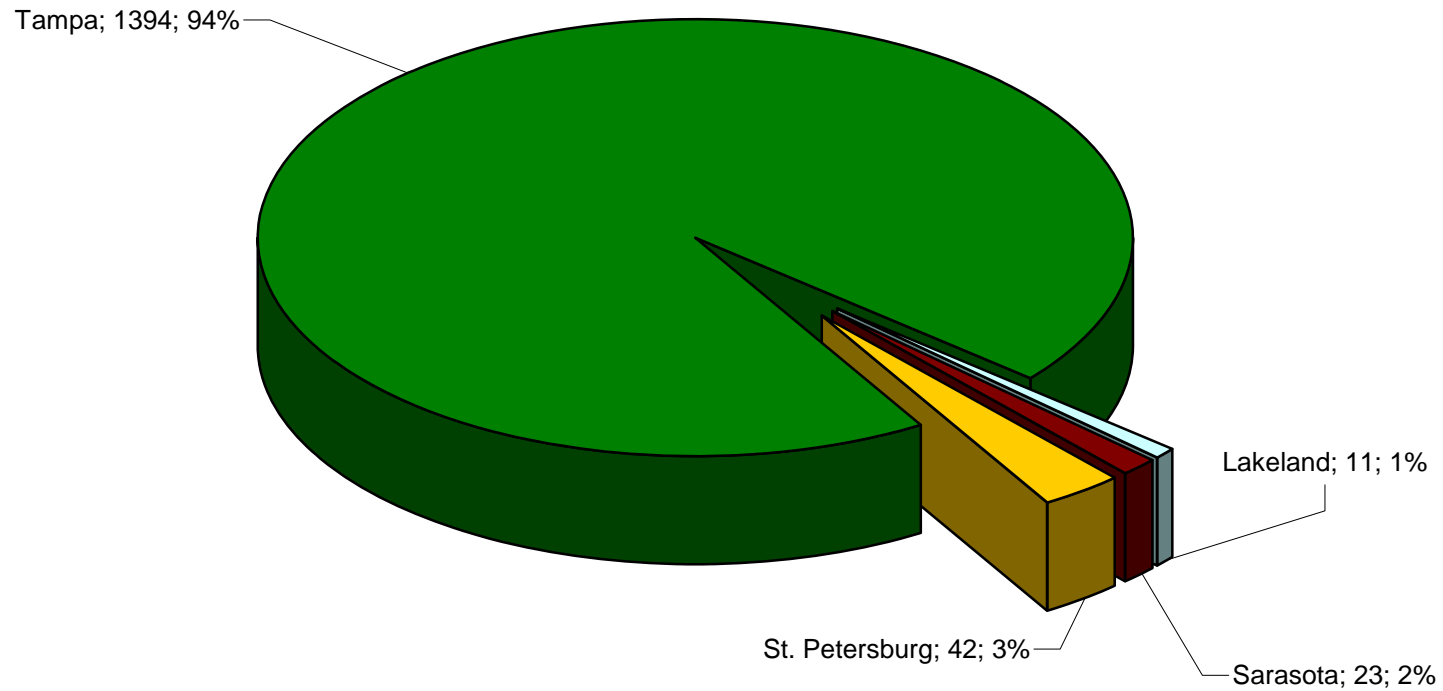

International Affairs
International Services
Fall 2007

USF International Students by Academic Level

Fall 2007 Total Enrollment = 1470

International Affairs
International Services
Fall 2007

USF International Students by Campus

Fall 2007 Total Enrollment = 1470

Source: USF Data Warehouse Add/Drop Benchmark 9/4/2007

Number of International Students per Country (Alphabetical Order)

Nation	Students	% of total
Albania	5	0.3%