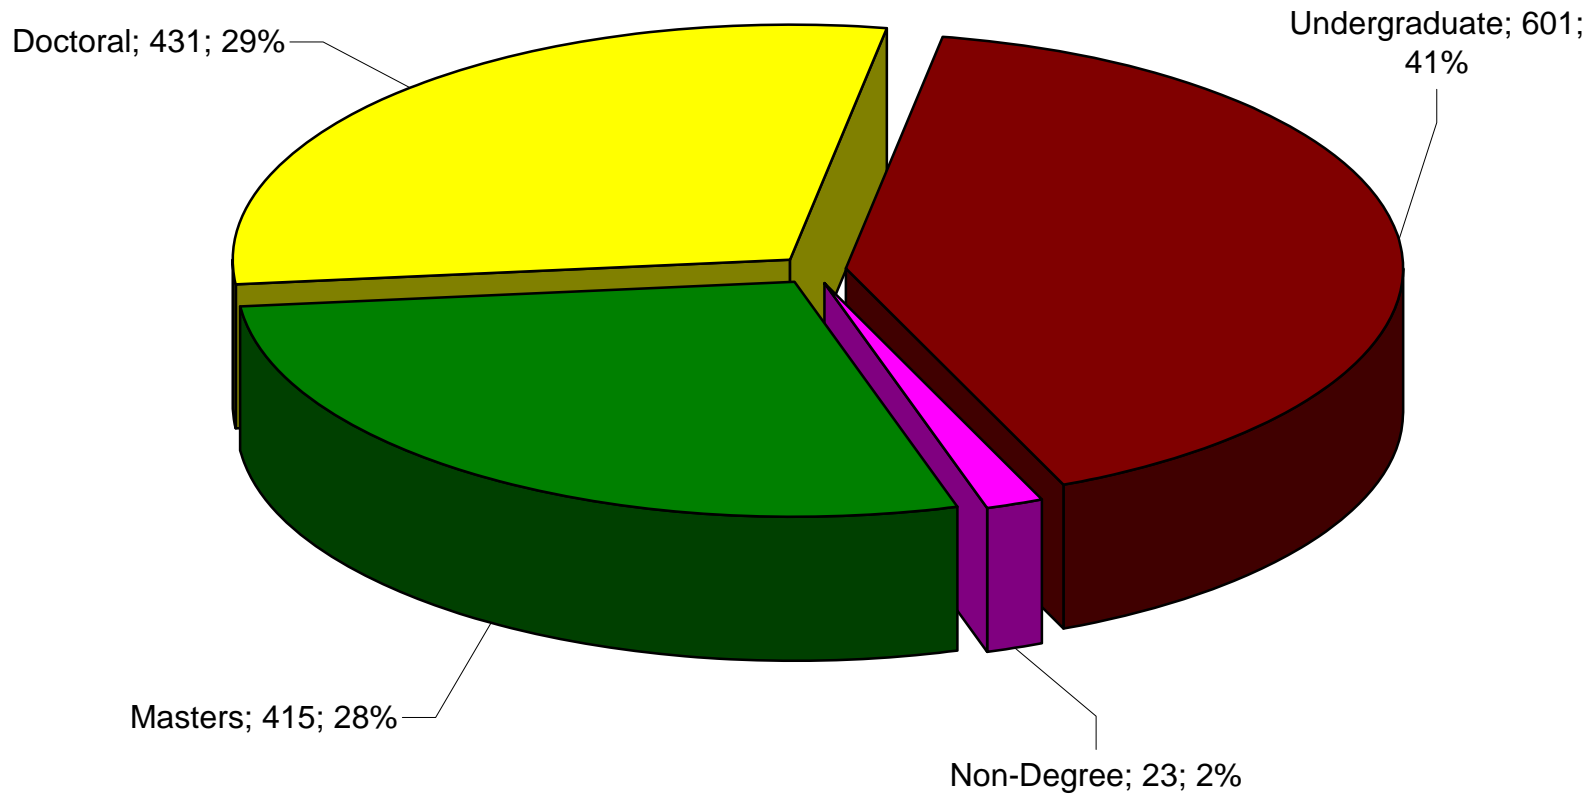

International Affairs
International Services
Fall 2007

USF International Students by Academic Level

Fall 2007 Total Enrollment = 1470

International Affairs
International Services
Fall 2007

USF International Students by Campus

Fall 2007 Total Enrollment = 1470

Source: USF Data Warehouse Add/Drop Benchmark 9/4/2007

Number of International Students per Country (Alphabetical Order)

Nation	Students	% of total
Albania	5	0.3%